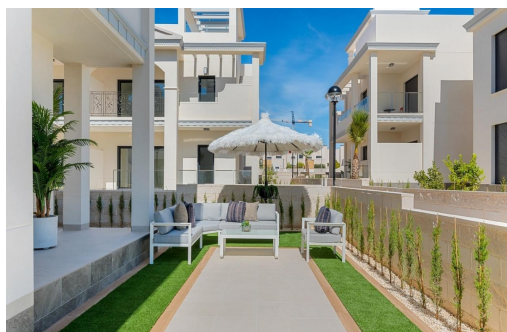

REF: SP-64220

Nowo zbudowane · Bungalow · Ciudad Quesada - Rojales

Artistic image free of contractu

2 SYPIALNIE

2 ŁAZIENKI

80M²

105M²

TAK

A

key features

- Sypialnie: 2
- Powierzchnia: 80m²
- Ocena energetyczna: A
- Łazienki: 2
- Działka: 105m²

Szczegóły oferty

- Air Conditioning: Pre-Installed
- Communal Pool
- Gated
- Near Commercial Center
- Number of Parking Spaces: 1
- Parking - Space
- Terrace: 11 Msq.
- Beach: 6000 Meters
- Double Bedrooms: 2
- Location: Rural, Urbanisation
- Near Schools
- Ogród
- Storage / Trastero
- Useable Build Space: 75 Msq.