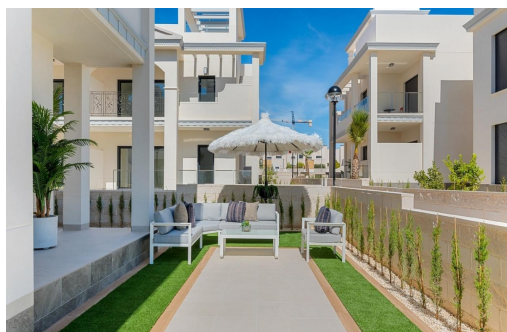

Klíčové vlastnosti

- Ložnice: 2
- Postaveno: 80m²
- Energetické hodnocení: A
- Koupelny: 2
- Pozemek: 105m²

Vlastnosti

- Air Conditioning: Pre-Installed
- Communal Pool
- Garden
- Location: Rural, Urbanisation
- Near Schools
- Parking - Space
- Terrace: 11 Msq.
- Beach: 6000 Meters
- Double Bedrooms: 2
- Gated
- Near Commercial Center
- Number of Parking Spaces: 1
- Storage / Trastero
- Useable Build Space: 75 Msq.