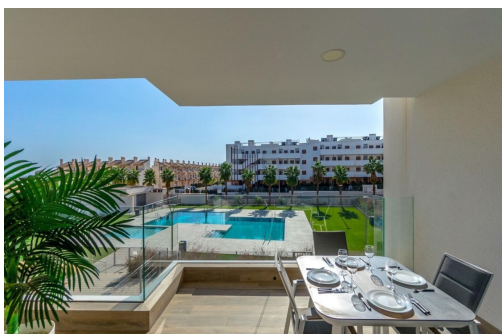

REF:

..

IN BEARBEITUNG

Hauptmerkmale

■ Energiebewertung: In Bearbeitung

Charakteristik

- Air condition
- Closed community
- Covered terrace
- Elevator/Lift
- Laundry
- Near Commercial Center
- Partly furnished
- Terrace
- Air-Conditioning
- Communal swimming pool
- Elevator
- Gated
- Laundry Room
- Parking
- Storage room
- Underfloor heating