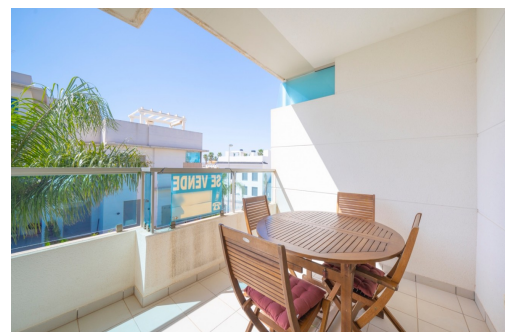

REF:

..

IN BEHANDELING

Belangrijke kenmerken

■ Energieklasse: In behandeling

Kenmerken

- Air condition
- Closed community
- Community Pool
- Outdoor kitchen
- Roof terrace
- Terrace
- Balcon
- Communal swimming pool
- Elevator/Lift
- Residencial
- Storeroom