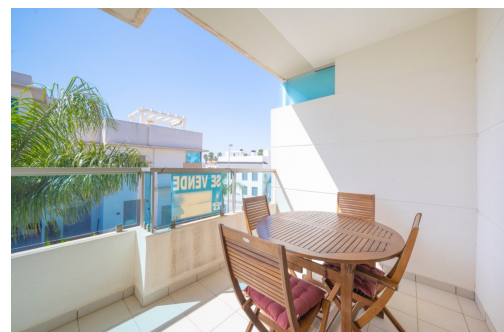

REF:

..

IN PROCESS

key features

■ Energy Rating: In process

Features

- Air condition
- Closed community
- Community Pool
- Outdoor kitchen
- Roof terrace
- Terrace
- Balcon
- Communal swimming pool
- Elevator/Lift
- Residencial
- Storeroom