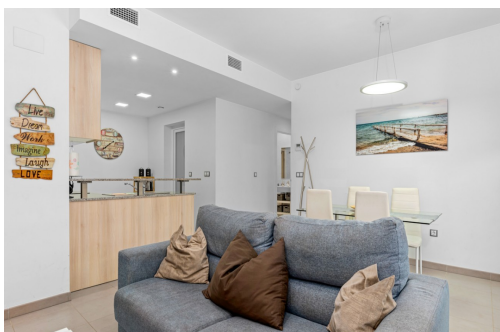

REF:

..

IN PROCESS

key features

■ Energy Rating: In process

Features

- Air condition
- Ceiling fan
- Communal swimming pool
- Storage room
- Terrace
- Utility room
- Built-in wardrobes
- Communal gardens
- Fully Furnished
- Storeroom
- Underfloor heating