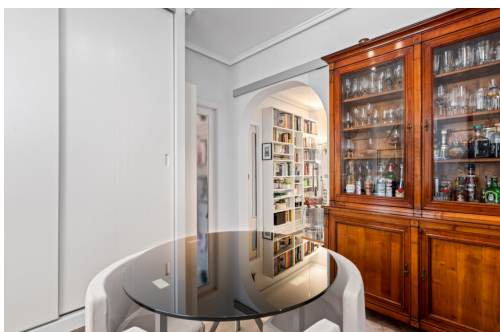

REF:

..

IN BEHANDELING

Belangrijke kenmerken

■ Energieklasse: In behandeling

Kenmerken

- Air condition
- Ceiling fan
- Garage
- Glazed terrace
- Mosquito nets
- Solar panel
- Utility room
- Built-in wardrobes
- Double glazed windows
- Garden
- Heating
- Osmosis filter
- Storage room