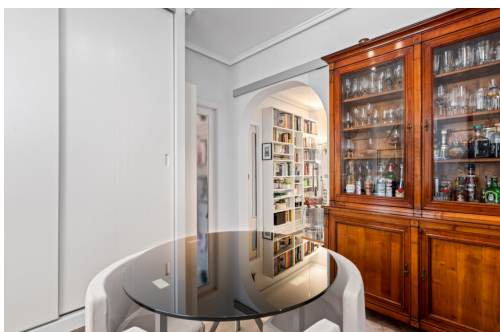

REF:

..

IN BEARBEITUNG

Hauptmerkmale

■ Energiebewertung: In Bearbeitung

Charakteristik

- Air condition
- Ceiling fan
- Garage
- Glazed terrace
- Mosquito nets
- Solar panel
- Utility room
- Built-in wardrobes
- Double glazed windows
- Garden
- Heating
- Osmosis filter
- Storage room