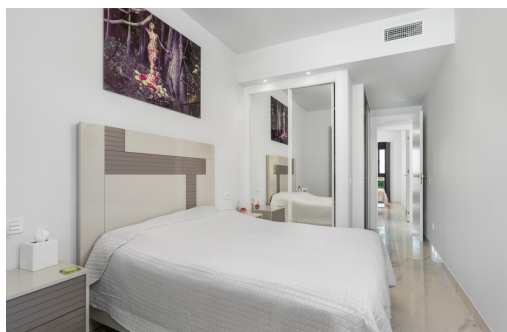

REF:

..

IN BEHANDELING

Belangrijke kenmerken

■ Energieklasse: In behandeling

Kenmerken

- Air condition
- Built-in wardrobes
- Communal swimming pool
- Garage
- Green zone views
- Storage room
- Alarm
- Closed community
- Covered terrace
- Garden
- Heating
- Underfloor heating