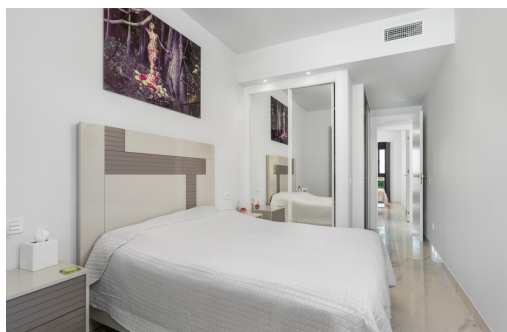

REF:

..

IN PROCESS

key features

■ Energy Rating: In process

Features

- Air condition
- Built-in wardrobes
- Communal swimming pool
- Garage
- Green zone views
- Storage room
- Alarm
- Closed community
- Covered terrace
- Garden
- Heating
- Underfloor heating