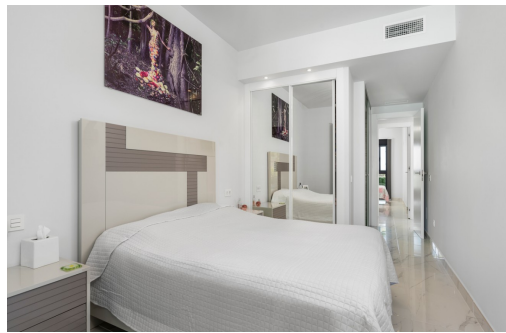

REF:

..

IN BEARBEITUNG

Hauptmerkmale

■ Energiebewertung: In Bearbeitung

Charakteristik

- Air condition
- Built-in wardrobes
- Communal swimming pool
- Garage
- Green zone views
- Storage room
- Alarm
- Closed community
- Covered terrace
- Garden
- Heating
- Underfloor heating