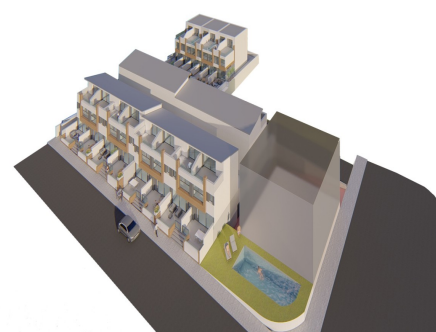

REF:

..

V PROCESU

Klíčové vlastnosti

■ Energetické hodnocení: V procesu

Vlastnosti

- Basement
- Closed community
- Communal swimming pool
- Garage
- Reinforced front door
- Storage room
- Built-in wardrobes
- Communal gardens
- Double glazed windows
- Garden
- Roof terrace
- Terrace