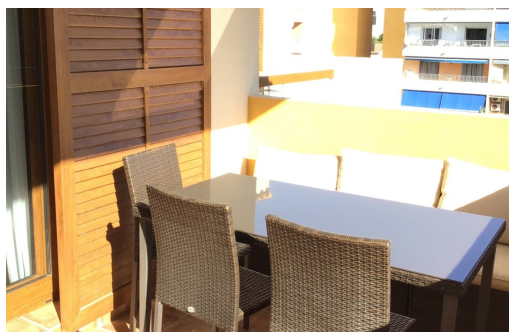

Belangrijke kenmerken

■ Energieklasse: In behandeling

Kenmerken

- Air condition
- Closed community
- Communal swimming pool
- Double glazed windows
- Fully Furnished
- Green zone views
- Storage room
- Built-in wardrobes
- Communal gardens
- Covered terrace
- Elevator
- Garage
- Reinforced front door
- Underfloor heating