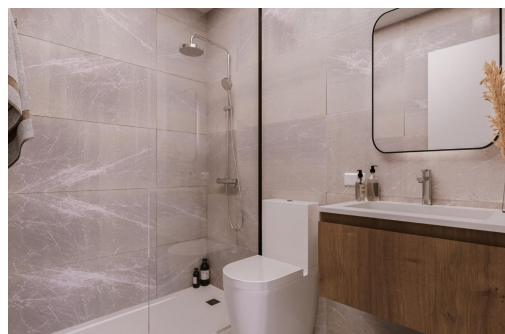

Klíčové vlastnosti

- Ložnice: 2
- Postaveno: 72m²
- Koupelny: 2
- Energetické hodnocení: B

Vlastnosti

- Air Conditioning: Pre-Installed
- Communal Pool
- Elevator/Lift
- Gym
- Near Bus Route
- Near Commercial Center
- Parking - Space
- Terrace: 84 Msq.
- Beach: 400 Meters
- Double Bedrooms: 2
- Gated
- Location: Coastal
- Near Childrens Parks
- Near Schools
- Solarium: 53 Msq.
- Useable Build Space: 61 Msq.