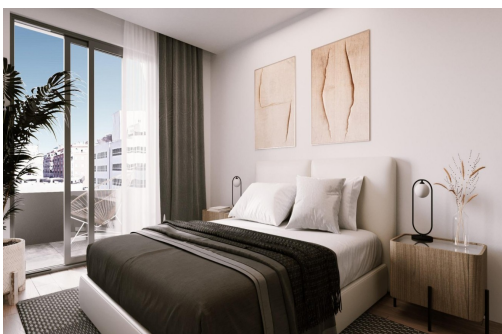

Klíčové vlastnosti

- Ložnice: 2
- Postaveno: 72m²
- Koupelny: 2
- Energetické hodnocení: B

Vlastnosti

- Air Conditioning: Pre-Installed
- Communal Pool
- Elevator/Lift
- Gym
- Near Bus Route
- Near Commercial Center
- Parking - Space
- Terrace: 84 Msq.
- Beach: 400 Meters
- Double Bedrooms: 2
- Gated
- Location: Coastal
- Near Childrens Parks
- Near Schools
- Solarium: 53 Msq.
- Useable Build Space: 61 Msq.