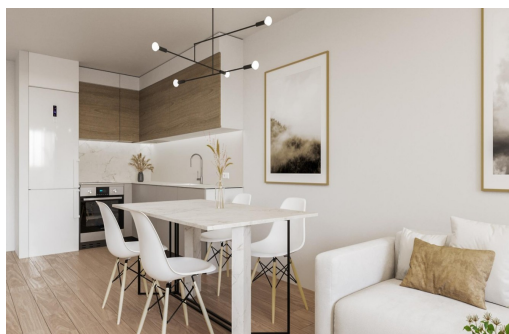

Klíčové vlastnosti

- Ložnice: 2
- Postaveno: 72m²
- Koupelny: 2
- Energetické hodnocení: B

Vlastnosti

- Air Conditioning: Pre-Installed
- Communal Pool
- Elevator/Lift
- Gym
- Near Bus Route
- Near Commercial Center
- Parking - Space
- Terrace: 84 Msq.
- Beach: 400 Meters
- Double Bedrooms: 2
- Gated
- Location: Coastal
- Near Childrens Parks
- Near Schools
- Solarium: 53 Msq.
- Useable Build Space: 61 Msq.