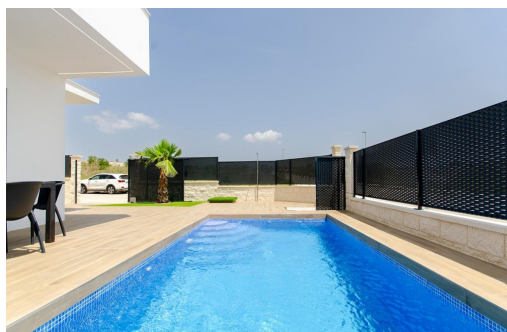

Klíčové vlastnosti

- Ložnice: 3
- Postaveno: 100m²
- Energetické hodnocení: B
- Koupelny: 2
- Pozemek: 163m²

Vlastnosti

- Air Conditioning: Pre-Installed
- Double Bedrooms: 3
- Gated
- Near Bus Route
- Near Schools
- Private Pool
- Terrace: 15 Msq.
- Useable Build Space: 90 Msq.
- Beach: 17000 Meters
- Garden
- Location: Rural, Urbanisation
- Near Golf / Golf Resort Property
- Number of Parking Spaces: 1
- Space
- Under-Build / Basement