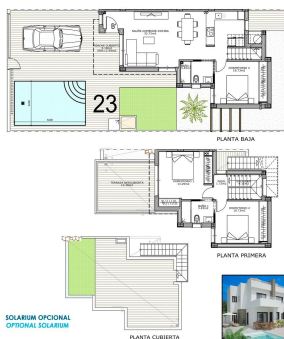

REF: RD-68466

Novostavba · Villa · Orihuela