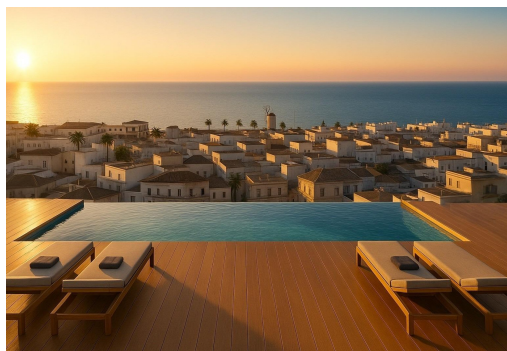

REF: RD-73391

New Build · Apartment · San Pedro del Pinatar

0 BEDROOMS

1 BATHROOMS

0M²

0M²

B

New Build Tourist Apartments Near the Beach in Lo Pagan, San Pedro del Pinatar Exclusive Coastal Residential with Tourist License This new build residential complex consists of 17 modern tourist licensed apartments located in Lo Pagan, San Pedro del Pinatar, just 700 meters from the beach. Situated in one of the most attractive areas of the Mar Menor, this development offers an excellent opportunity to enjoy the Mediterranean lifestyle while benefiting from strong rental investment potential. Lo Pagan is a well established coastal area known for its relaxed atmosphere, natural mud baths and proximity to both the Mar Menor and the Mediterranean Sea. Modern Studios and One Bedroom Apartments The project offers spacious studios of more than 45 m2 as well as one bedroom apartments, all designed with functionality and comfort in mind. Each home features generous terraces that extend the living space outdoors, ideal for enjoyi...