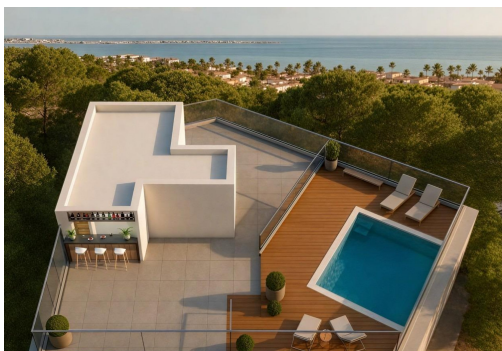

REF: RD-73391

New Build · Apartment · San Pedro del Pinatar

0 BEDROOMS

1 BATHROOMS

0M²

0M²

B

New Build Tourist Apartments Near the Beach in Lo Pagan, San Pedro del Pinatar Exclusive Coastal Residential with Tourist License This new build residential complex consists of 17 modern tourist licensed apartments located in Lo Pagan, San Pedro del Pinatar, just 700 meters from the beach. Situated in one of the most attractive areas of the Mar Menor, this development offers an excellent opportunity to enjoy the Mediterranean lifestyle while benefiting from strong rental investment potential. Lo Pagan is a well established coastal area known for its relaxed atmosphere, natural mud baths and proximity to both the Mar Menor and the Mediterranean Sea. Modern Studios and One Bedroom Apartments The project offers spacious studios of more than 45 m2 as well as one bedroom apartments, all designed with functionality and comfort in mind. Each home features generous terraces that extend the living space outdoors, ideal for enjoyi...