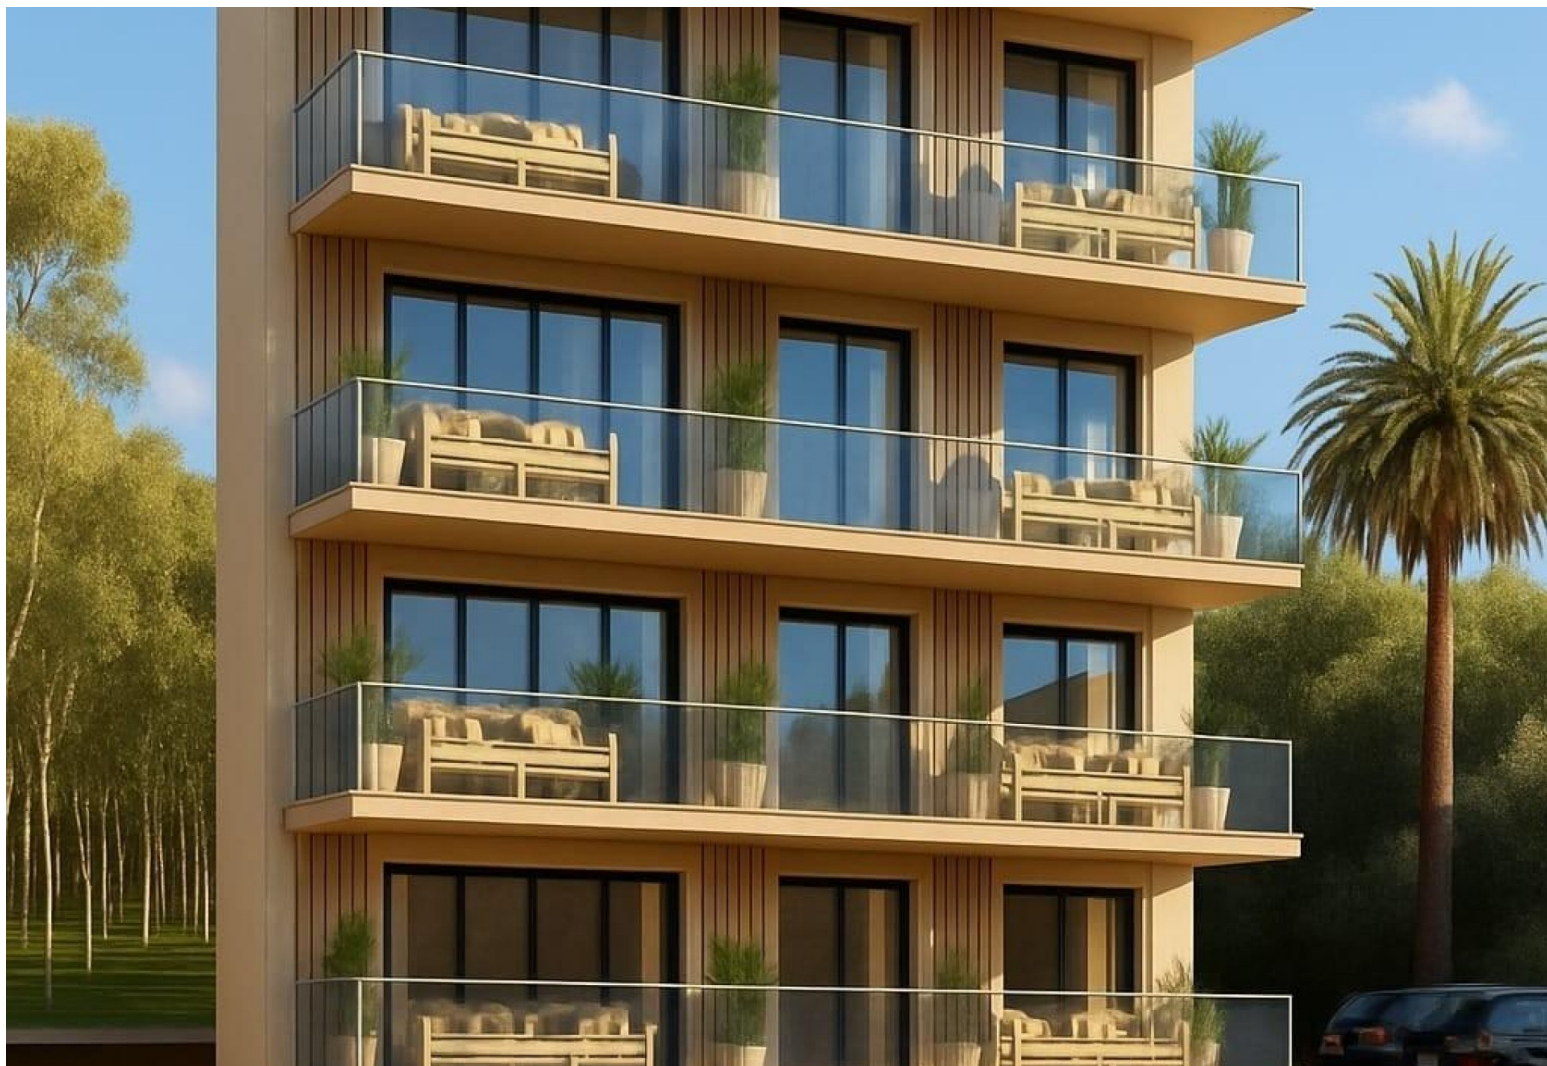

REF: RD-73391

New Build · Apartment · San Pedro del Pinatar

0 BEDROOMS

1 BATHROOMS

0M²

0M²

B

New Build Tourist Apartments Near the Beach in Lo Pagan, San Pedro del Pinatar Exclusive Coastal Residential with Tourist License This new build residential complex consists of 17 modern tourist licensed apartments located in Lo Pagan, San Pedro del Pinatar, just 700 meters from the beach. Situated in one of the most attractive areas of the Mar Menor, this development offers an excellent opportunity to enjoy the Mediterranean lifestyle while benefiting from strong rental investment potential. Lo Pagan is a well established coastal area known for its relaxed atmosphere, natural mud baths and proximity to both the Mar Menor and the Mediterranean Sea. Modern Studios and One Bedroom Apartments The project offers spacious studios of more than 45 m2 as well as one bedroom apartments, all designed with functionality and comfort in mind. Each home features generous terraces that extend the living space outdoors, ideal for enjoyi...

key features

■ Bathrooms: 1

■ Energy Rating: B

Features

■ Air Conditioning: Yes

■ Beach: 700 Meters

■ Communal Pool

■ Elevator/Lift