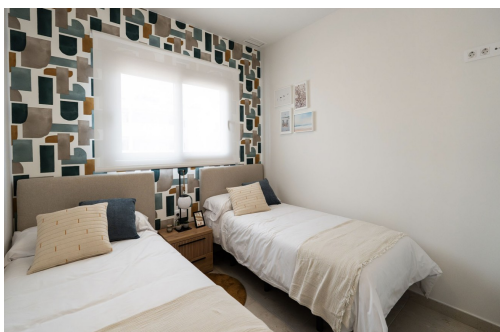

Phase 9 of Mar de Pulpí, called Petunia, features communal areas including gardens, community swimming pools, jacuzzis and children's play areas. With a tranquil location in a privileged natural setting. This new phase offers homes designed to enjoy the Mediterranean climate, the tranquility of the surroundings and the comfort of an established residential development with all services at your fingertips. The residential complex is located very close to La Entrevista and Los Nardos beaches, and just minutes from Águilas, Cala Cocedores and the golf courses: Aguilón Golf and Desert Spring Golf.