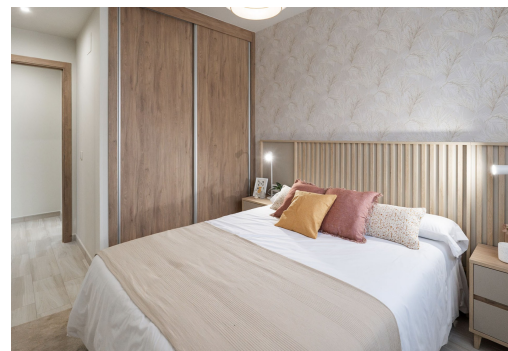

REF: TM-85588

New Build · Bungalow · Pulpi

2 BEDROOMS

2 BATHROOMS

93M²

76M²

YES

IN PROCESS