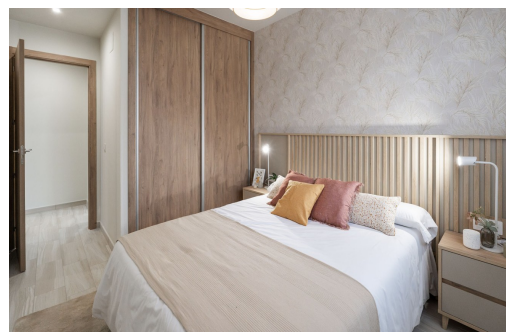

Phase 9 of Mar de Pulpí, called Petunia, features communal areas including gardens, community swimming pools, jacuzzis and children's play areas. With a tranquil location in a privileged natural setting. This new phase offers homes designed to enjoy the Mediterranean climate, the tranquility of the surroundings and the comfort of an established residential development with all services at your fingertips. The residential complex is located very close to La Entrevista and Los Nardos beaches, and just minutes from Águilas, Cala Cocedores and the golf courses: Aguilón Golf and Desert Spring Golf.