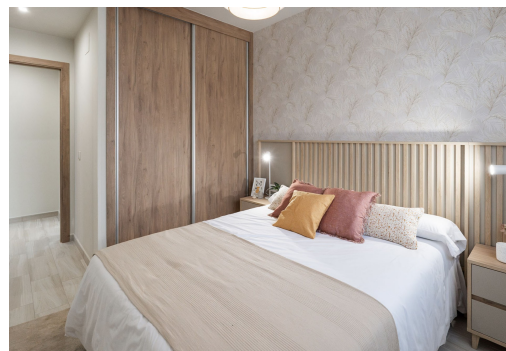

REF: TM-79944

New Build · Bungalow · Pulpi

2 BEDROOMS

1 BATHROOMS

81M²

67M²

YES

IN PROCESS