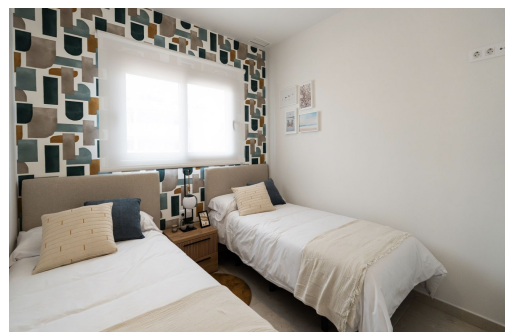

Phase 9 of Mar de Pulpí, called Petunia, features communal areas including gardens, community swimming pools, jacuzzis and children's play areas. With a tranquil location in a privileged natural setting. This new phase offers homes designed to enjoy the Mediterranean climate, the tranquility of the surroundings and the comfort of an established residential development with all services at your fingertips. The residential complex is located very close to La Entrevista and Los Nardos beaches, and just minutes from Águilas, Cala Cocedores and the golf courses: Aguilón Golf and Desert Spring Golf.

key features

- Bedrooms: 2
- Bathrooms: 1
- Built: 125m²
- Plot: 64m²
- Energy Rating: In process