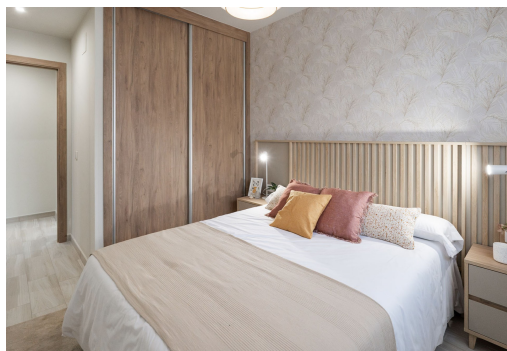

REF: TM-87554

New Build · Bungalow · Pulpi

1 BEDROOMS

1 BATHROOMS

116M²

57M²

YES

IN PROCESS