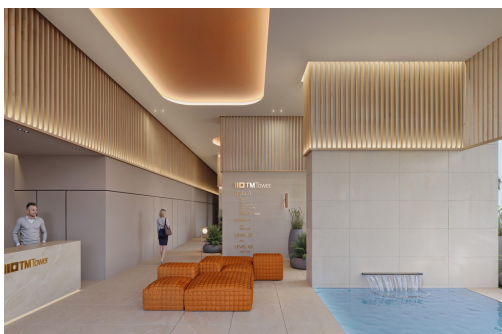

TM Tower is located in Benidorm, just 150 metres from Poniente Beach, the idyllic holiday destination on the Costa Blanca, internationally recognised as one of the most vibrant cities on the Spanish coast and the best choice for living or enjoying your holidays without compromising on anything. A high comfort environment where the primary aim is to achieve exceptional quality of life.