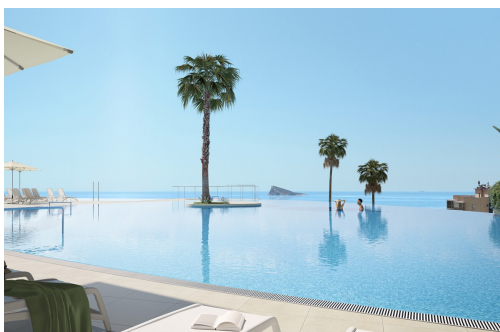

TM Tower is located in Benidorm, just 150 metres from Poniente Beach, the idyllic holiday destination on the Costa Blanca, internationally recognised as one of the most vibrant cities on the Spanish coast and the best choice for living or enjoying your holidays without compromising on anything. A high comfort environment where the primary aim is to achieve exceptional quality of life.