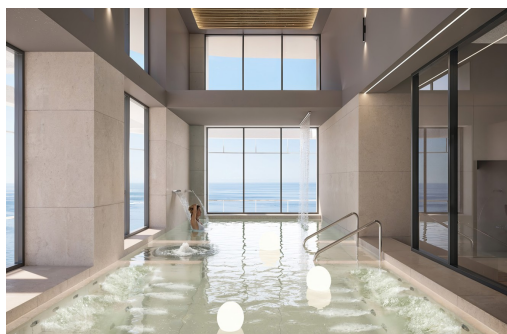

TM Tower is located in Benidorm, just 150 metres from Poniente Beach, the idyllic holiday destination on the Costa Blanca, internationally recognised as one of the most vibrant cities on the Spanish coast and the best choice for living or enjoying your holidays without compromising on anything. A high comfort environment where the primary aim is to achieve exceptional quality of life.

key features

- Bedrooms: 1
- Bathrooms: 1
- Built: 82m²
- Plot: 64m²
- Energy Rating: In process