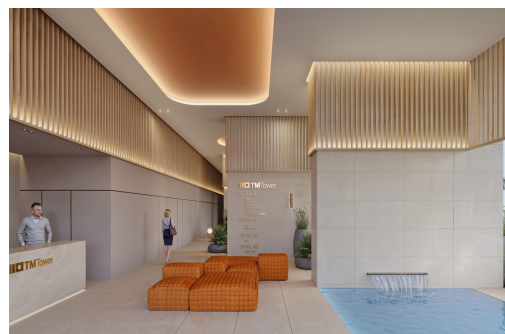

TM Tower is located in Benidorm, just 150 metres from Poniente Beach, the idyllic holiday destination on the Costa Blanca, internationally recognised as one of the most vibrant cities on the Spanish coast and the best choice for living or enjoying your holidays without compromising on anything. A high comfort environment where the primary aim is to achieve exceptional quality of life.