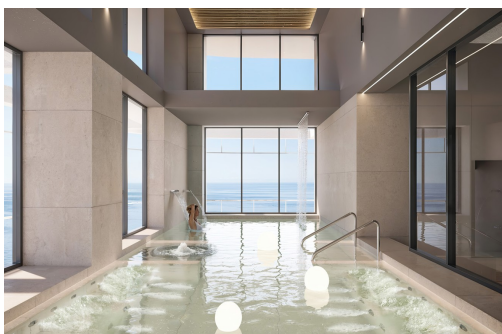

TM Tower is located in Benidorm, just 150 metres from Poniente Beach, the idyllic holiday destination on the Costa Blanca, internationally recognised as one of the most vibrant cities on the Spanish coast and the best choice for living or enjoying your holidays without compromising on anything. A high comfort environment where the primary aim is to achieve exceptional quality of life.

key features

■ Bedrooms: 1

■ Built: 82m²

■ Energy Rating: In process

■ Bathrooms: 1

■ Plot: 64m²