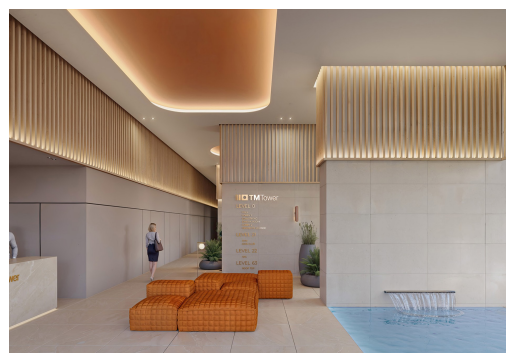

REF: TM-90823

New Build · Apartment · Benidorm

3 BEDROOMS

2 BATHROOMS

146M²

117M²

YES

IN PROCESS