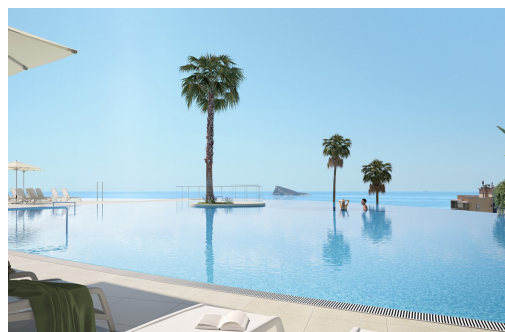

TM Tower is located in Benidorm, just 150 metres from Poniente Beach, the idyllic holiday destination on the Costa Blanca, internationally recognised as one of the most vibrant cities on the Spanish coast and the best choice for living or enjoying your holidays without compromising on anything. A high comfort environment where the primary aim is to achieve exceptional quality of life.