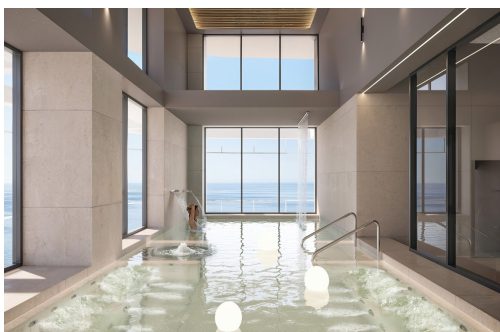

TM Tower is located in Benidorm, just 150 metres from Poniente Beach, the idyllic holiday destination on the Costa Blanca, internationally recognised as one of the most vibrant cities on the Spanish coast and the best choice for living or enjoying your holidays without compromising on anything. A high comfort environment where the primary aim is to achieve exceptional quality of life.

key features

- Bedrooms: 2
- Bathrooms: 2
- Built: 108m²
- Plot: 87m²
- Energy Rating: In process