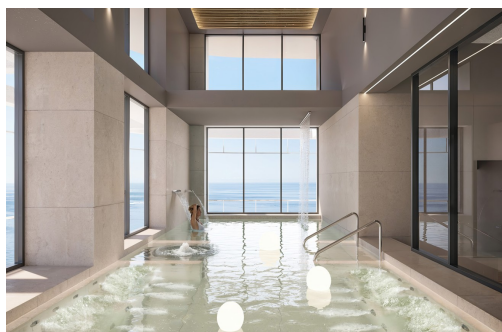

TM Tower is located in Benidorm, just 150 metres from Poniente Beach, the idyllic holiday destination on the Costa Blanca, internationally recognised as one of the most vibrant cities on the Spanish coast and the best choice for living or enjoying your holidays without compromising on anything. A high comfort environment where the primary aim is to achieve exceptional quality of life.

key features

- Bedrooms: 2
- Bathrooms: 2
- Built: 108m²
- Plot: 87m²
- Energy Rating: In process