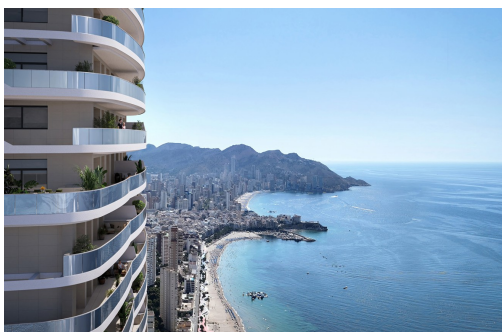

TM Tower is located in Benidorm, just 150 metres from Poniente Beach, the idyllic holiday destination on the Costa Blanca, internationally recognised as one of the most vibrant cities on the Spanish coast and the best choice for living or enjoying your holidays without compromising on anything. A high comfort environment where the primary aim is to achieve exceptional quality of life.