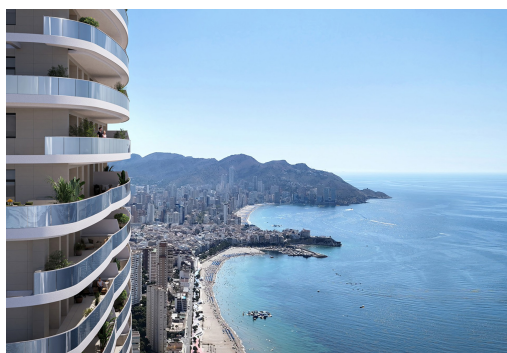

REF: TM-21915

New Build · Apartment · Benidorm

2 BEDROOMS

2 BATHROOMS

109M²

87M²

YES

IN PROCESS