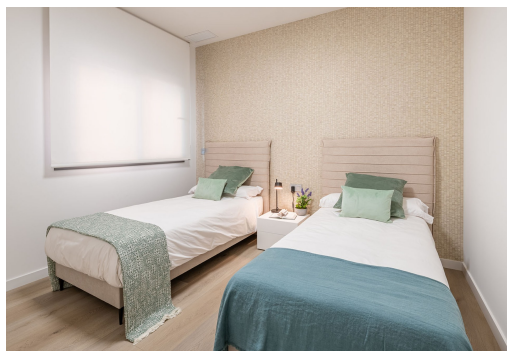

REF: TM-99318

New Build · Duplex · Colonia de Sant Jordi

3 BEDROOMS

3 BATHROOMS

229M²

157M²

YES

IN PROCESS