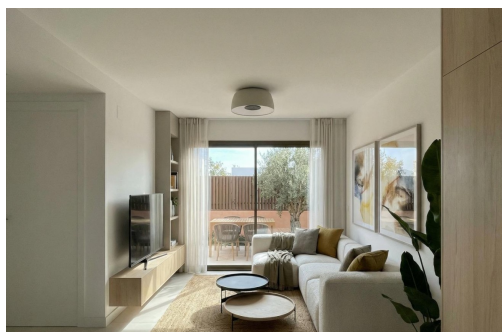

New-build villas at El Alba Mediterranean Resort, in Torre Pacheco. Modern living in a growing tourist destination. Discover this exclusive new-build development comprising just 6 detached and semi-detached villas located at El Alba Mediterranean Resort, in Torre Pacheco, Murcia. This up-and-coming residential area combines modern architecture, leisure facilities and a relaxed Mediterranean lifestyle. Situated between the Terrazas de la Torre golf club and the town of Roldán, the location offers tranquillity without sacrificing proximity to all essential amenities, such as supermarkets, restaurants, bars and banks. Contemporary villas with private outdoor space. These modern villas are laid out over a single storey and feature 2 bedrooms and 2 bathrooms, one of which is en-suite. Each property features an open-plan kitchen and living area, designed to maximise natural light and comfort. Corner plots have a private garden w...

key features

- Bedrooms: 2
- Bathrooms: 2
- Built: 77m²
- Plot: 150m²
- Energy Rating: B

Features

- Air Conditioning: Pre-Installed
- Beach: 15000 Meters
- Double Bedrooms: 2
- Garden
- Gated
- Location: Rural, Urbanisation
- Near Commercial Center
- Near Schools
- Number of Parking Spaces: 1
- Parking - Space
- Private Pool
- Terrace: 8 Msq.
- Useable Build Space: 70 Msq.