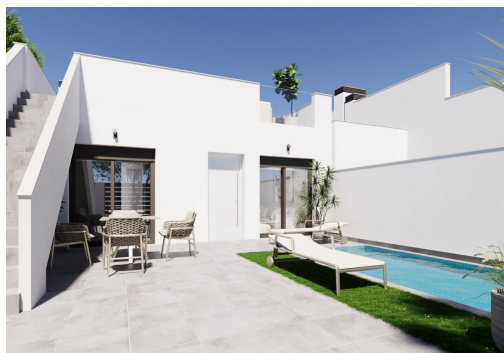

REF: RD-66976

Novostavba · Town House · Torre Pacheco

2 LOŽNICE

2 KOUPELNY

82M²

151M²

ANO

B