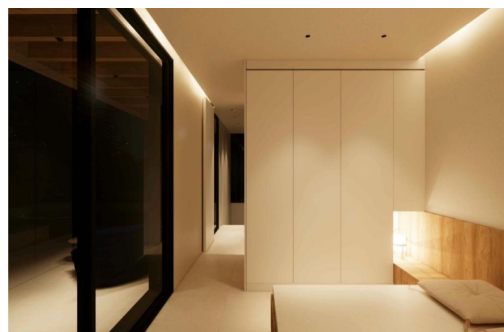

Klíčové vlastnosti

- Ložnice: 4
- Postaveno: 208m²
- Energetické hodnocení: A
- Koupelny: 3
- Pozemek: 400m²

Vlastnosti

- Beach: 8000 Meters
- Games Room
- Gated
- Location: Rural, Mountain, Urbanisation
- Near Schools
- Number of Parking Spaces: 2
- Private Pool
- Storage / Trastero
- Double Bedrooms: 4
- Garden
- Laundry Room
- Near Commercial Center
- Near Trees
- Parking - Space
- Solarium: Yes
- Terrace: 160 Msq.