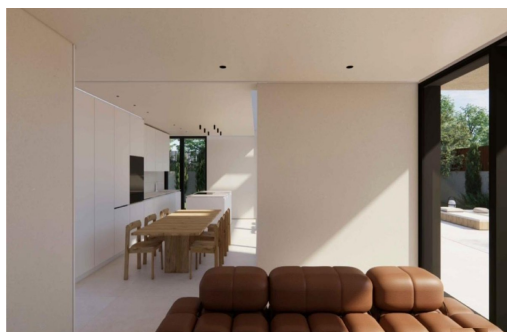

Klíčové vlastnosti

- Ložnice: 4
- Postaveno: 208m²
- Energetické hodnocení: A
- Koupelny: 3
- Pozemek: 400m²

Vlastnosti

- Beach: 8000 Meters
- Games Room
- Gated
- Location: Rural, Mountain, Urbanisation
- Near Schools
- Number of Parking Spaces: 2
- Private Pool
- Storage / Trastero
- Double Bedrooms: 4
- Garden
- Laundry Room
- Near Commercial Center
- Near Trees
- Parking - Space
- Solarium: Yes
- Terrace: 160 Msq.