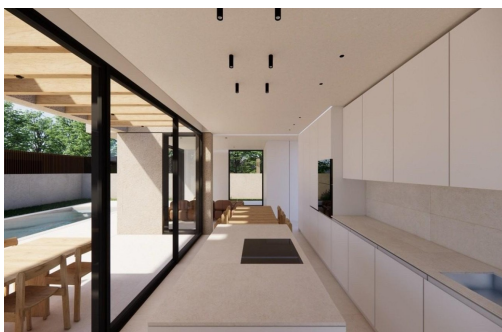

Klíčové vlastnosti

- Ložnice: 4
- Postaveno: 208m²
- Energetické hodnocení: A
- Koupelny: 3
- Pozemek: 400m²

Vlastnosti

- Beach: 8000 Meters
- Games Room
- Gated
- Location: Rural, Mountain, Urbanisation
- Near Schools
- Number of Parking Spaces: 2
- Private Pool
- Storage / Trastero
- Double Bedrooms: 4
- Garden
- Laundry Room
- Near Commercial Center
- Near Trees
- Parking - Space
- Solarium: Yes
- Terrace: 160 Msq.