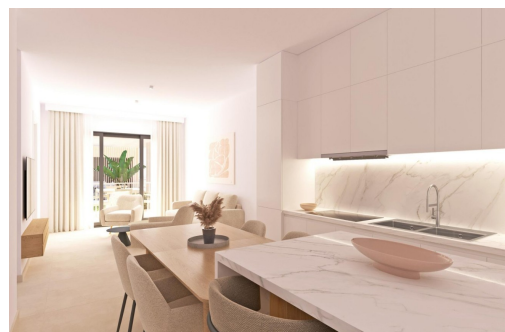

Klíčové vlastnosti

- Ložnice: 3
- Postaveno: 86m²
- Koupelny: 2
- Energetické hodnocení: B

Vlastnosti

- Air Conditioning: Pre-Installed
- Communal Pool
- Elevator/Lift
- Gym
- Near Schools
- Parking - Space
- Terrace: 18 Msq.
- Beach: 9000 Meters
- Double Bedrooms: 3
- Gated
- Location: Rural, Urbanisation
- Number of Parking Spaces: 1
- Storage / Trastero
- Useable Build Space: 80 Msq.