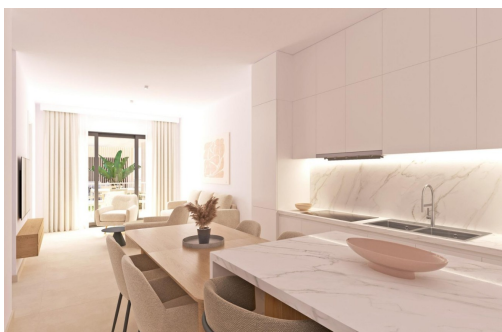

Klíčové vlastnosti

- Ložnice: 2
- Postaveno: 68m²
- Koupelny: 2
- Energetické hodnocení: B

Vlastnosti

- Air Conditioning: Pre-Installed
- Communal Pool
- Elevator/Lift
- Gym
- Near Schools
- Parking - Space
- Terrace: 18 Msq.
- Beach: 9000 Meters
- Double Bedrooms: 2
- Gated
- Location: Rural, Urbanisation
- Number of Parking Spaces: 1
- Storage / Trastero
- Useable Build Space: 60 Msq.