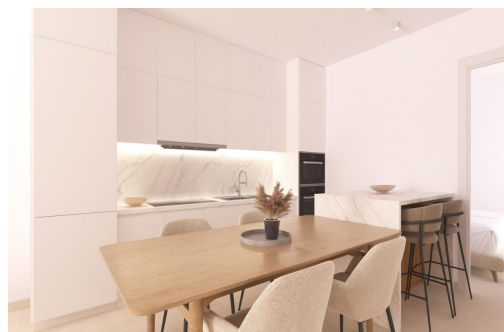

Klíčové vlastnosti

- Ložnice: 2
- Postaveno: 68m²
- Koupelny: 2
- Energetické hodnocení: B

Vlastnosti

- Air Conditioning: Pre-Installed
- Communal Pool
- Elevator/Lift
- Gym
- Near Schools
- Parking - Space
- Terrace: 18 Msq.
- Beach: 9000 Meters
- Double Bedrooms: 2
- Gated
- Location: Rural, Urbanisation
- Number of Parking Spaces: 1
- Storage / Trastero
- Useable Build Space: 60 Msq.