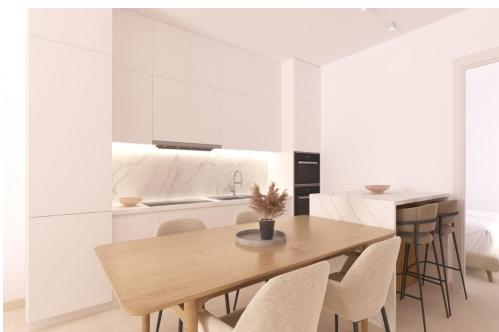

Klíčové vlastnosti

- Ložnice: 3
- Postaveno: 85m²
- Energetické hodnocení: B
- Koupelny: 2
- Pozemek: 25m²

Vlastnosti

- Air Conditioning: Pre-Installed
- Communal Pool
- Elevator/Lift
- Gated
- Location: Rural, Urbanisation
- Number of Parking Spaces: 1
- Storage / Trastero
- Useable Build Space: 80 Msq.
- Beach: 9000 Meters
- Double Bedrooms: 3
- Garden
- Gym
- Near Schools
- Parking - Space
- Terrace: 21 Msq.