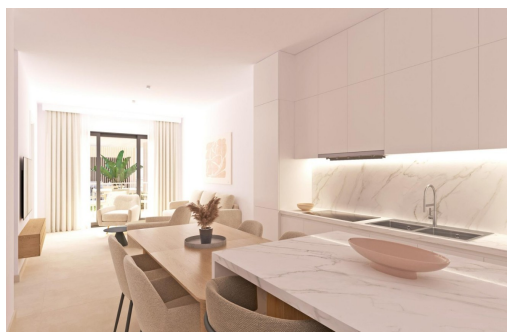

Klíčové vlastnosti

- Ložnice: 3
- Postaveno: 85m²
- Energetické hodnocení: B
- Koupelny: 2
- Pozemek: 25m²

Vlastnosti

- Air Conditioning: Pre-Installed
- Communal Pool
- Elevator/Lift
- Gated
- Location: Rural, Urbanisation
- Number of Parking Spaces: 1
- Storage / Trastero
- Useable Build Space: 80 Msq.
- Beach: 9000 Meters
- Double Bedrooms: 3
- Garden
- Gym
- Near Schools
- Parking - Space
- Terrace: 21 Msq.