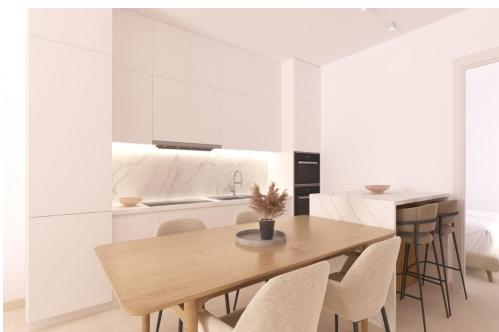

Klíčové vlastnosti

- Ložnice: 2
- Postaveno: 67m²
- Energetické hodnocení: B
- Koupelny: 2
- Pozemek: 17m²

Vlastnosti

- Air Conditioning: Pre-Installed
- Communal Pool
- Elevator/Lift
- Gated
- Location: Rural, Urbanisation
- Number of Parking Spaces: 1
- Storage / Trastero
- Useable Build Space: 60 Msq.
- Beach: 9000 Meters
- Double Bedrooms: 2
- Garden
- Gym
- Near Schools
- Parking - Space
- Terrace: 25 Msq.