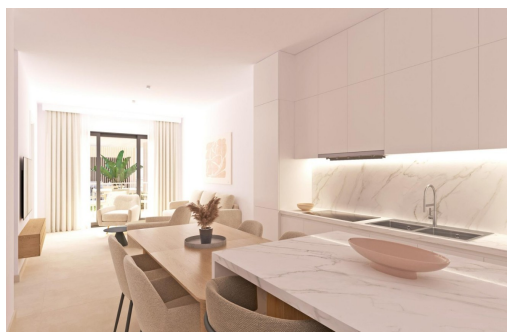

Klíčové vlastnosti

- Ložnice: 2
- Postaveno: 67m²
- Energetické hodnocení: B
- Koupelny: 2
- Pozemek: 17m²

Vlastnosti

- Air Conditioning: Pre-Installed
- Communal Pool
- Elevator/Lift
- Gated
- Location: Rural, Urbanisation
- Number of Parking Spaces: 1
- Storage / Trastero
- Useable Build Space: 60 Msq.
- Beach: 9000 Meters
- Double Bedrooms: 2
- Garden
- Gym
- Near Schools
- Parking - Space
- Terrace: 25 Msq.