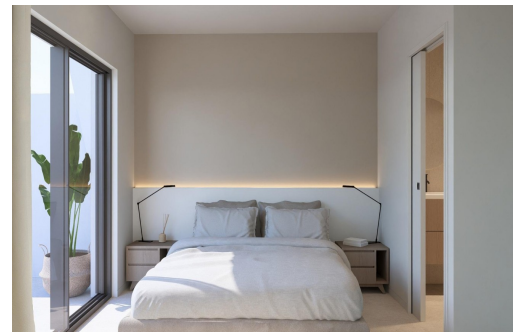

Modern New Build Townhouses with Private Pool in El Alba Resort Torre Pacheco Contemporary Homes in a Growing Mediterranean Resort Community This new build development consists of only 4 exclusive townhouses in the first phase, located in El Alba Mediterranean Resort in Torre Pacheco. Designed on one single level, these modern homes offer a perfect combination of comfort, functionality and Mediterranean outdoor living. El Alba Resort is an emerging residential area surrounded by open landscapes and golf courses, just a short distance from the town of Roldan where you will find supermarkets, restaurants, banks and daily services. The resort already features a social club with swimming pool and restaurant, and a commercial area is currently being developed, adding further convenience and value to the location. Single Level Living with Private Garden and Solarium Each property offers 2 bedrooms and 2 bathrooms, one...

key features

- Bedrooms: 2
- Bathrooms: 2
- Built: 77m²
- Plot: 135m²
- Energy Rating: B

Features

- Air Conditioning: Pre-Installed
- BBQ
- Beach: 15000 Meters
- Double Bedrooms: 2
- Garden
- Gated
- Location: Urbanisation
- Near Commercial Center
- Near Schools
- Number of Parking Spaces: 1
- Parking - Space
- Patio
- Private Pool
- Solarium: Yes
- Terrace: 70 Msq.
- Useable Build Space: 70 Msq.