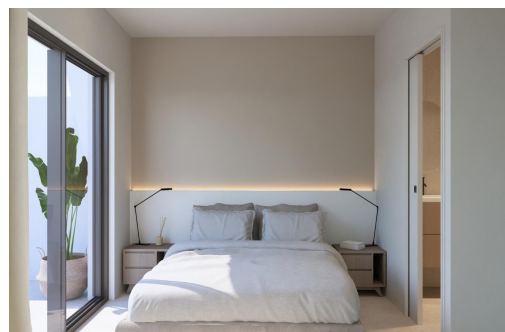

Klíčové vlastnosti

- Ložnice: 2
- Postaveno: 77m²
- Energetické hodnocení: B
- Koupelny: 2
- Pozemek: 135m²

Vlastnosti

- Air Conditioning: Pre-Installed
- Beach: 15000 Meters
- Garden
- Location: Urbanisation
- Near Schools
- Parking - Space
- Private Pool
- Terrace: 70 Msq.
- BBQ
- Double Bedrooms: 2
- Gated
- Near Commercial Center
- Number of Parking Spaces: 1
- Patio
- Solarium: Yes
- Useable Build Space: 70 Msq.