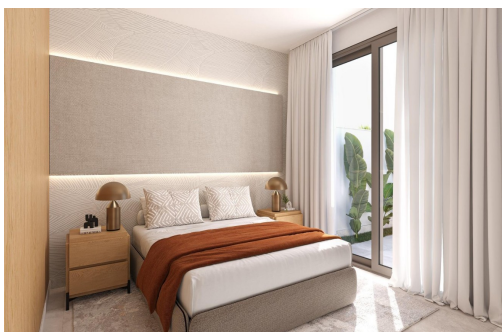

Klíčové vlastnosti

- Ložnice: 3
- Postaveno: 88m²
- Energetické hodnocení: B
- Koupelny: 2
- Pozemek: 168m²

Vlastnosti

- Air Conditioning: Pre-Installed
- Beach: 18000 Meters
- Garden
- Location: Rural
- Number of Parking Spaces: 1
- Private Pool
- Terrace: 92 Msq.
- BBQ
- Double Bedrooms: 3
- Gated
- Near Schools
- Parking - Space
- Solarium: Yes
- Useable Build Space: 80 Msq.