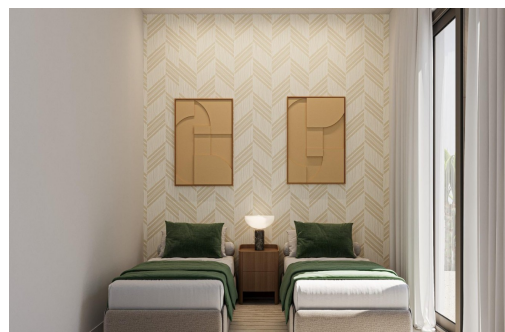

Klíčové vlastnosti

- Ložnice: 3
- Postaveno: 88m²
- Energetické hodnocení: B
- Koupelny: 2
- Pozemek: 168m²

Vlastnosti

- Air Conditioning: Pre-Installed
- Beach: 18000 Meters
- Garden
- Location: Rural
- Number of Parking Spaces: 1
- Private Pool
- Terrace: 92 Msq.
- BBQ
- Double Bedrooms: 3
- Gated
- Near Schools
- Parking - Space
- Solarium: Yes
- Useable Build Space: 80 Msq.