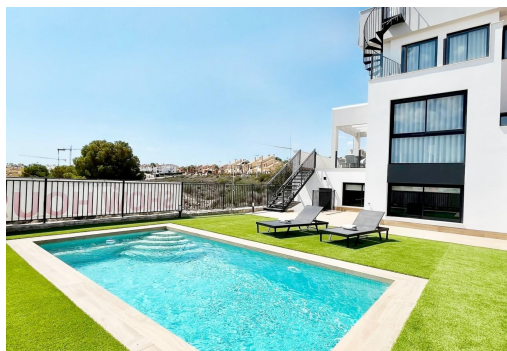

REF: RD-61714

Nowo zbudowane · Willa · Algorfa

6 SYPIALNIE

4 ŁAZIENKI

436M²

310M²

TAK

B