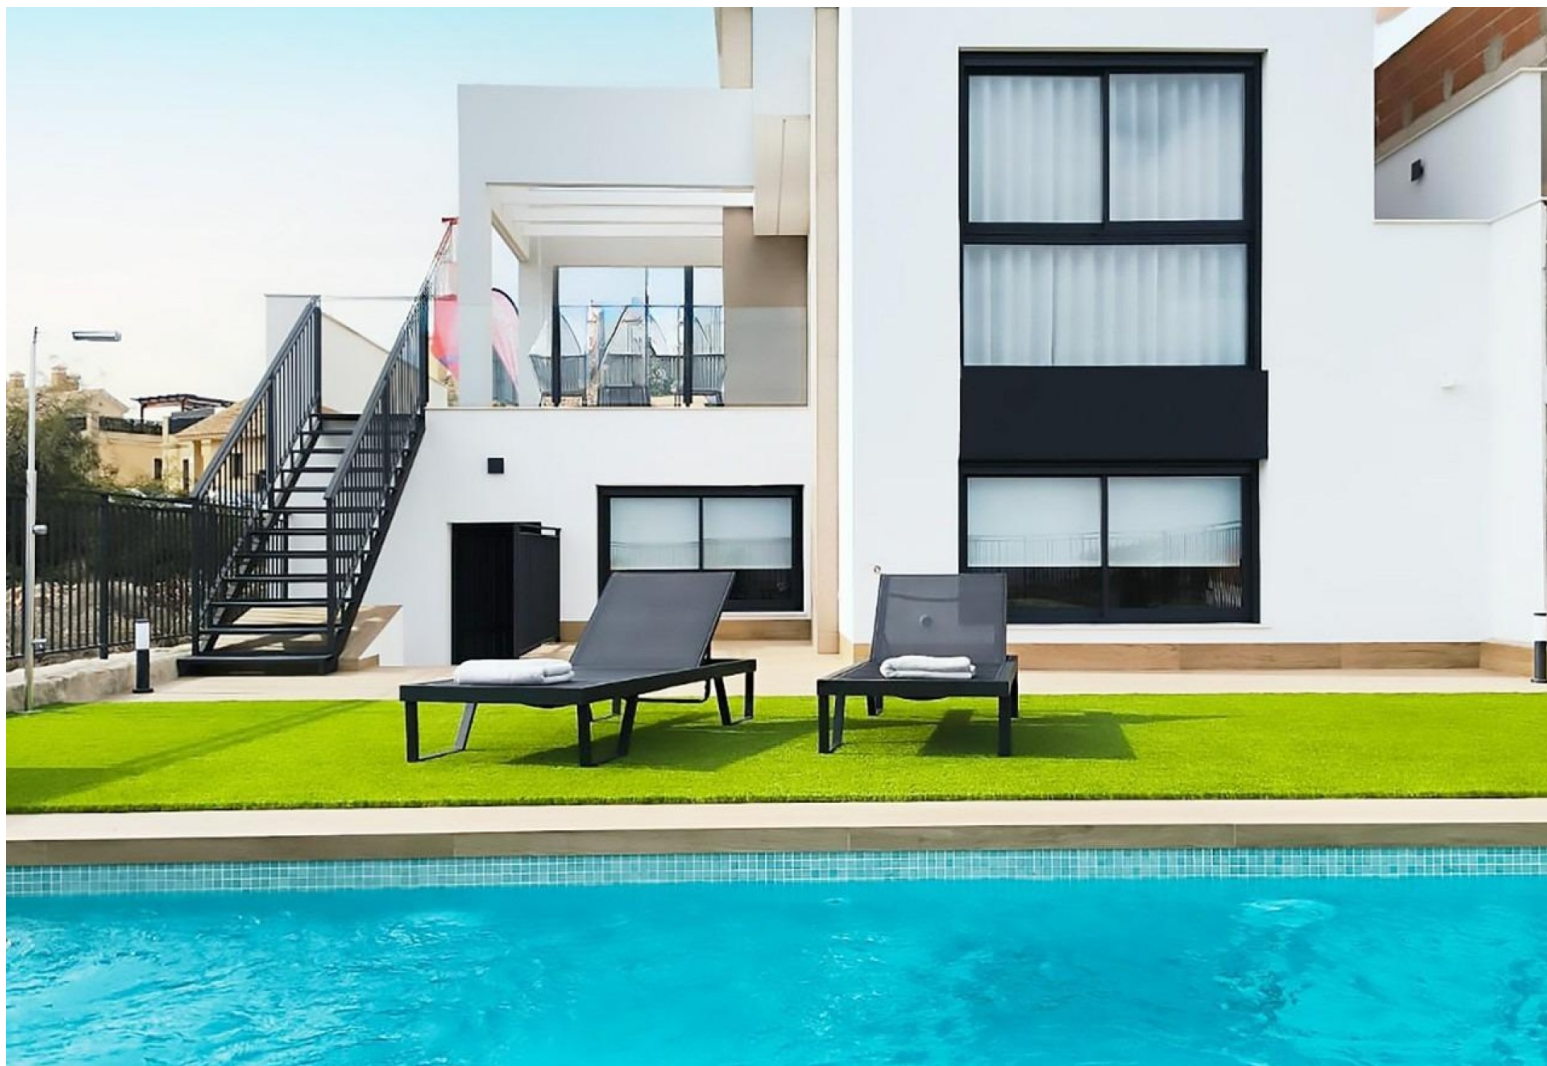

REF: RD-61714

Nowo zbudowane · Willa · Algorfa

6 SYPIALNIE

4 ŁAZIENKI

436M²

310M²

TAK

B