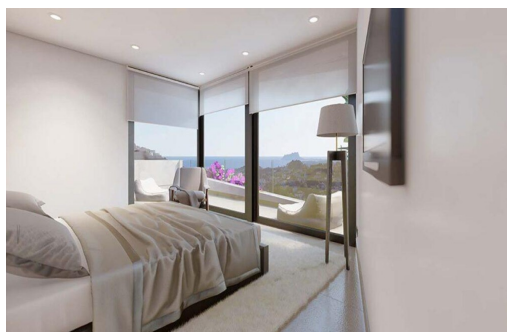

Luxury New Build Villas with Sea Views in Benitachell ☐☐ Exclusive Villas in Golden Valley, Poble Nou de Benitachell ☐ Discover this outstanding new build development of 16 independent villas with stunning sea views, located in the prestigious Golden Valley urbanization in Poble Nou de Benitachell, Alicante. This privileged area sits between the popular coastal towns of Moraira and Javea, offering a peaceful residential environment surrounded by nature, yet close to beaches, restaurants and essential services. The elevated position guarantees panoramic Mediterranean views and a tranquil lifestyle on the Costa Blanca. ☐☐ Modern Architecture and Elegant Design ☐ These contemporary villas showcase avant garde architecture combined with spacious interiors filled with natural light. Each home has been carefully designed to deliver comfort, privacy and functionality, blending indoor and outdoor living seamlessly. Clean lines, large wind...

key features

- Bedrooms: 4
- Bathrooms: 3
- Built: 348m²
- Plot: 344m²
- Energy Rating: A

Features

- Beach: 3000 Meters
- Garden
- Heating: Yes
- Near Commercial Center
- Number of Parking Spaces: 2
- Private Pool
- Terrace: 78 Msq.
- Under-Build / Basement
- Double Bedrooms: 4
- Gated
- Location: Coastal, Urbanisation
- Near Schools
- Parking - Space
- Storage / Trastero
- Toilet: 1
- Useable Build Space: 312 Msq.