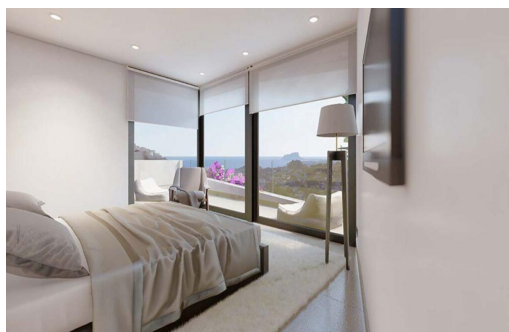

Klíčové vlastnosti

- Ložnice: 4
- Postaveno: 348m²
- Energetické hodnocení: A
- Koupelny: 3
- Pozemek: 344m²

Vlastnosti

- Beach: 3000 Meters
- Garden
- Heating: Yes
- Near Commercial Center
- Number of Parking Spaces: 2
- Private Pool
- Terrace: 78 Msq.
- Under-Build / Basement
- Double Bedrooms: 4
- Gated
- Location: Coastal, Urbanisation
- Near Schools
- Parking - Space
- Storage / Trastero
- Toilet: 1
- Useable Build Space: 312 Msq.