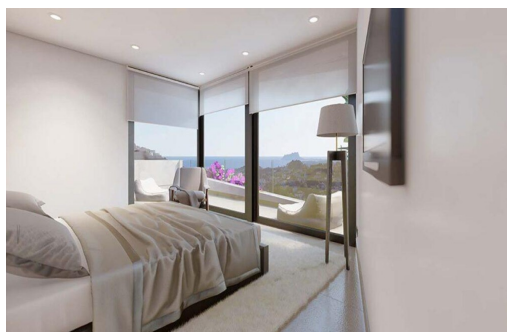

Luxury New Build Villas with Sea Views in Benitachell Exclusive Villas in Golden Valley, Poble Nou de Benitachell Discover this outstanding new build development of 16 independent villas with stunning sea views, located in the prestigious Golden Valley urbanization in Poble Nou de Benitachell, Alicante. This privileged area sits between the popular coastal towns of Moraira and Javea, offering a peaceful residential environment surrounded by nature, yet close to beaches, restaurants and essential services. The elevated position guarantees panoramic Mediterranean views and a tranquil lifestyle on the Costa Blanca. Modern Architecture and Elegant Design These contemporary villas showcase avant garde architecture combined with spacious interiors filled with natural light. Each home has been carefully designed to deliver comfort, privacy and functionality, blending indoor and outdoor living seamlessly. Clean lines, large windows and open plan spac...

key features

- Bedrooms: 3
- Bathrooms: 3
- Built: 270m²
- Plot: 328m²
- Energy Rating: A

Features

- Beach: 3000 Meters
- Garden
- Heating: Yes
- Near Commercial Center
- Number of Parking Spaces: 2
- Private Pool
- Terrace: 70 Msq.
- Under-Build / Basement
- Double Bedrooms: 3
- Gated
- Location: Coastal, Urbanisation
- Near Schools
- Parking - Space
- Storage / Trastero
- Toilet: 1
- Useable Build Space: 240 Msq.