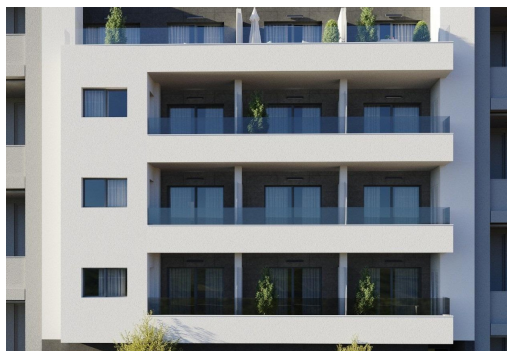

REF: RD-29531

Novostavba · Apartment · Torrevieja

2 LOŽNICE

2 KOUPELNY

85M²

0M²

ANO

B

Klíčové vlastnosti

- Ložnice: 2
- Postaveno: 85m²

- Koupelny: 2
- Energetické hodnocení: B

Vlastnosti

- Air Conditioning: Pre-Installed
- Communal Pool
- Elevator/Lift
- Near Bus Route
- Near Schools
- Terrace: 9 Msq.

- Beach: 400 Meters
- Double Bedrooms: 2
- Location: Coastal
- Near Commercial Center
- Parking - Space
- Useable Build Space: 80 Msq.