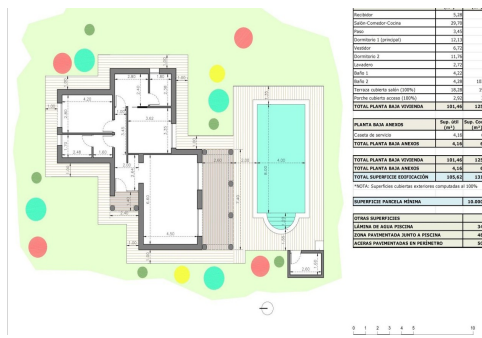

REF: RD-68375

Novostavba · Villa · Pinoso

2 LOŽNICE

2 KOUPELNY

131M²

10.000M²

ANO

B

Klíčové vlastnosti

- Ložnice: 2
- Postaveno: 131m²
- Energetické hodnocení: B

- Koupelny: 2
- Pozemek: 10.000m²

Vlastnosti

- Air Conditioning: Pre-Installed
- Double Bedrooms: 2
- Gated
- Near Schools
- Parking - Space
- Storage / Trastero
- Useable Build Space: 105 Msq.

- Beach: 40000 Meters
- Garden
- Location: Rural, Mountain
- Number of Parking Spaces: 2
- Private Pool
- Terrace: 20 Msq.