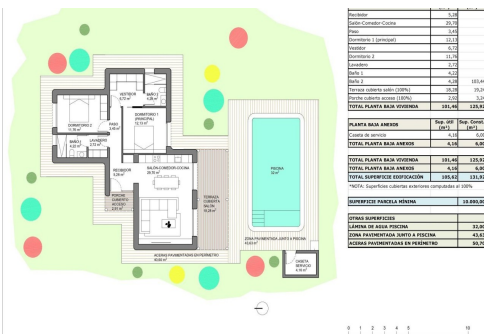

REF: RD-85901

Novostavba · Villa · Pinoso

2 LOŽNICE

2 KOUPELNY

131M²

10.000M²

ANO

B

Klíčové vlastnosti

- Ložnice: 2
- Postaveno: 131m²
- Energetické hodnocení: B
- Koupelny: 2
- Pozemek: 10.000m²

Vlastnosti

- Air Conditioning: Pre-Installed
- Double Bedrooms: 2
- Gated
- Near Schools
- Parking - Space
- Storage / Trastero
- Useable Build Space: 105 Msq.
- Beach: 40000 Meters
- Garden
- Location: Rural, Mountain
- Number of Parking Spaces: 2
- Private Pool
- Terrace: 20 Msq.