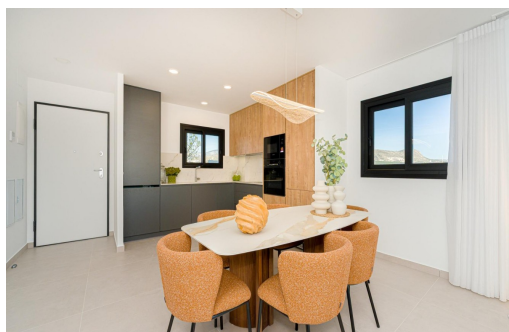

Klíčové vlastnosti

- Ložnice: 2
- Postaveno: 85m²
- Koupelny: 2
- Energetické hodnocení: B

Vlastnosti

- Beach: 1000 Meters
- Double Bedrooms: 2
- Gated
- Near Bus Route
- Near Schools
- Number of Parking Spaces: 1
- Terrace: 46 Msq.
- Views: Sea
- Communal Pool
- Elevator/Lift
- Location: Coastal, Urbanisation
- Near Commercial Center
- Near Tram Stop
- Parking - Space
- Useable Build Space: 75 Msq.